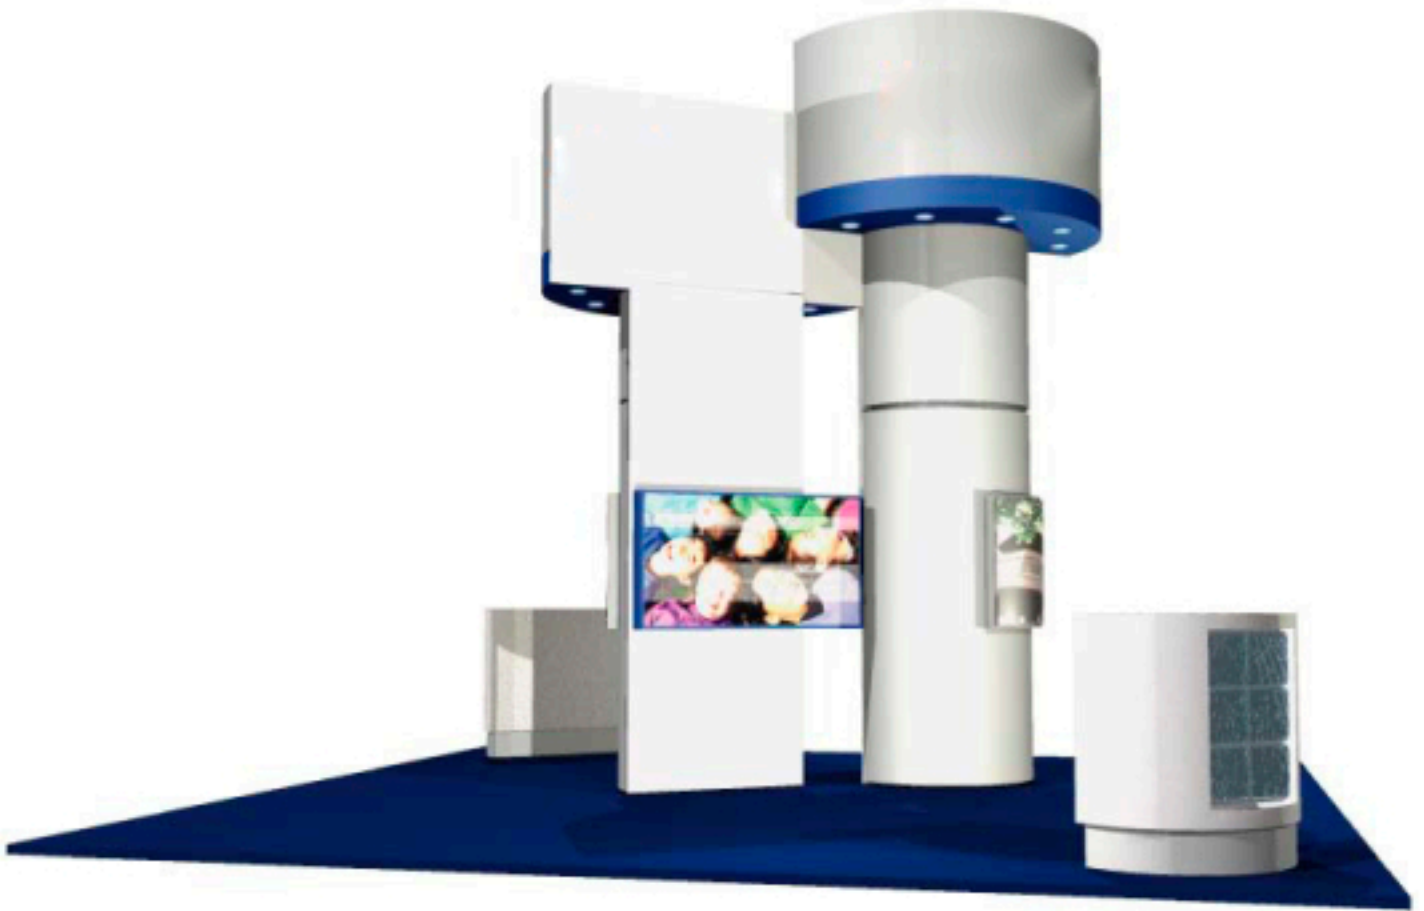

Retro Dover

rental

specs:

- 2 curved light boxes
- 2 horizontal graphics
- 1 vertical graphics
- weight : 5431 lbs

exhibit a inc
it's all about image